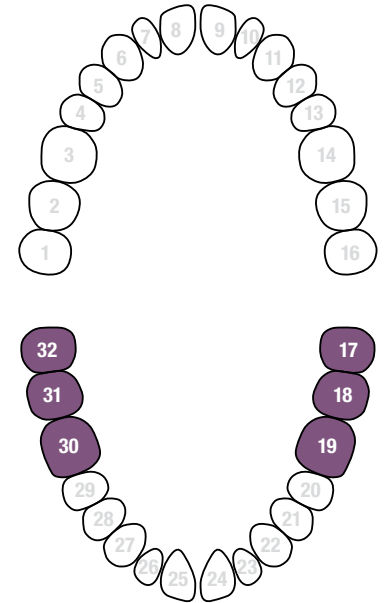

5595/56

Festooned jaws for large lower molars

Tooth / Dente:
17-18-19-30-31-32

5595/12A

Serrated jaws for lower right molars and partially erupted (and some) upper left

Tooth / Dente:
14-15-16-30-31-32

5595/13A

Serrated jaws for lower left molars and partially erupted (and some) upper right

Tooth / Dente:
1-2-3-17-18-19

5595/202

Flat and large jaws for large lower molars

Tooth / Dente:
17-18-19-30-31-32

5595/203

Small jaws for small right molars

Tooth / Dente:
30-31-32

5595/204

Small jaws for small left molars

Tooth / Dente:
17-18-19

5554 (mm 80x90)

Rubber dam frame small
Telaio per diga piccolo

5553 (mm 110x110)

Rubber dam frame medium
Telaio per diga medio

5552 (mm 140x140)

Rubber dam frame large
Telaio per diga grande

UPPER JAW / ARCATA SUPERIORE

LOWER JAW / ARCATA INFERIORE

5605

St. Steel rubber dam clamps tray
Vassoio porta uncini in acciaio inox